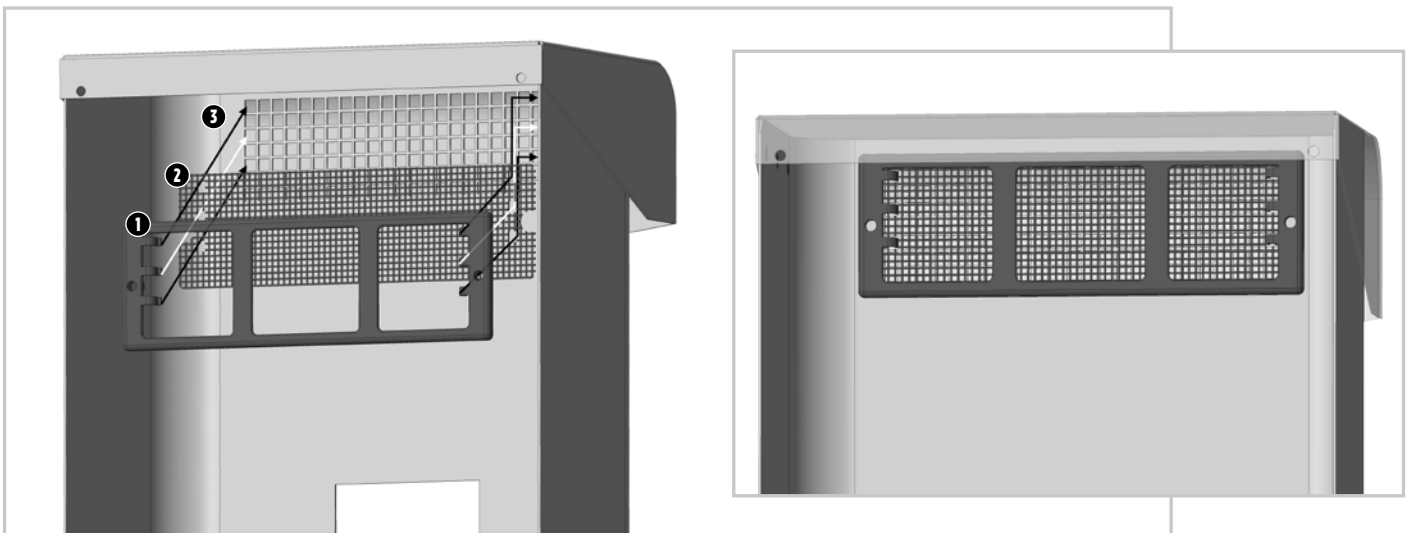

SubDrive Connect Bug Screen

Install Guide

Fan Inlet

Inside Lid

Form 224469101
Rev. 0
07/17

Franklin Electric

9255 Coverdale Road, Fort Wayne, IN 46809
Tel: 260.824.2900 Fax: 260.824.2909
www.franklinwater.com