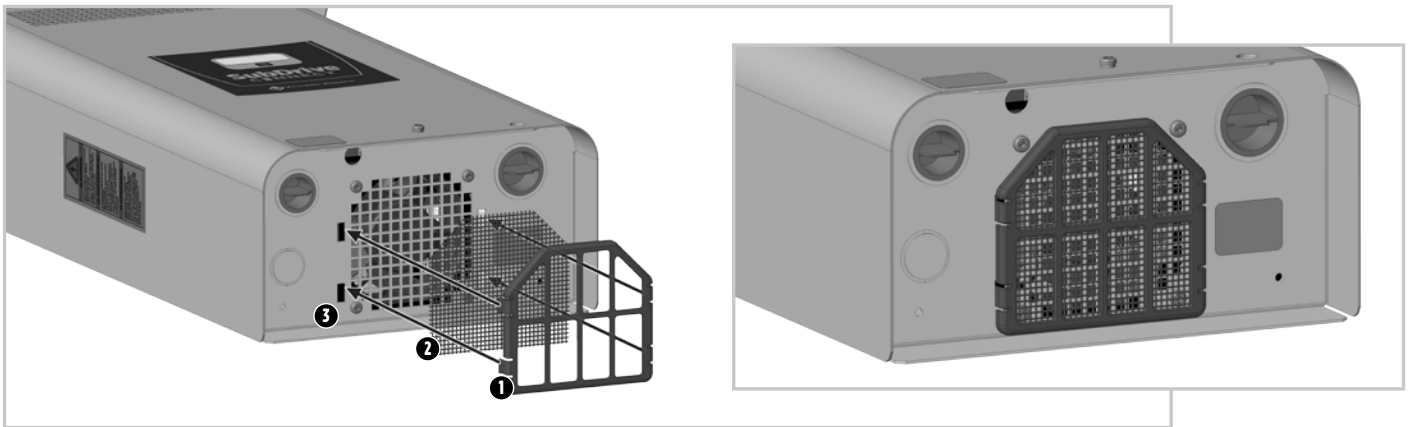

SubDrive Connect Bug Screen

Install Guide

Fan Inlet

Inside Lid

Form 224469101
Rev. 0
07/17

Franklin Electric

9255 Coverdale Road, Fort Wayne, IN 46809
Tel: 260.824.2900 Fax: 260.824.2909
www.franklinwater.com